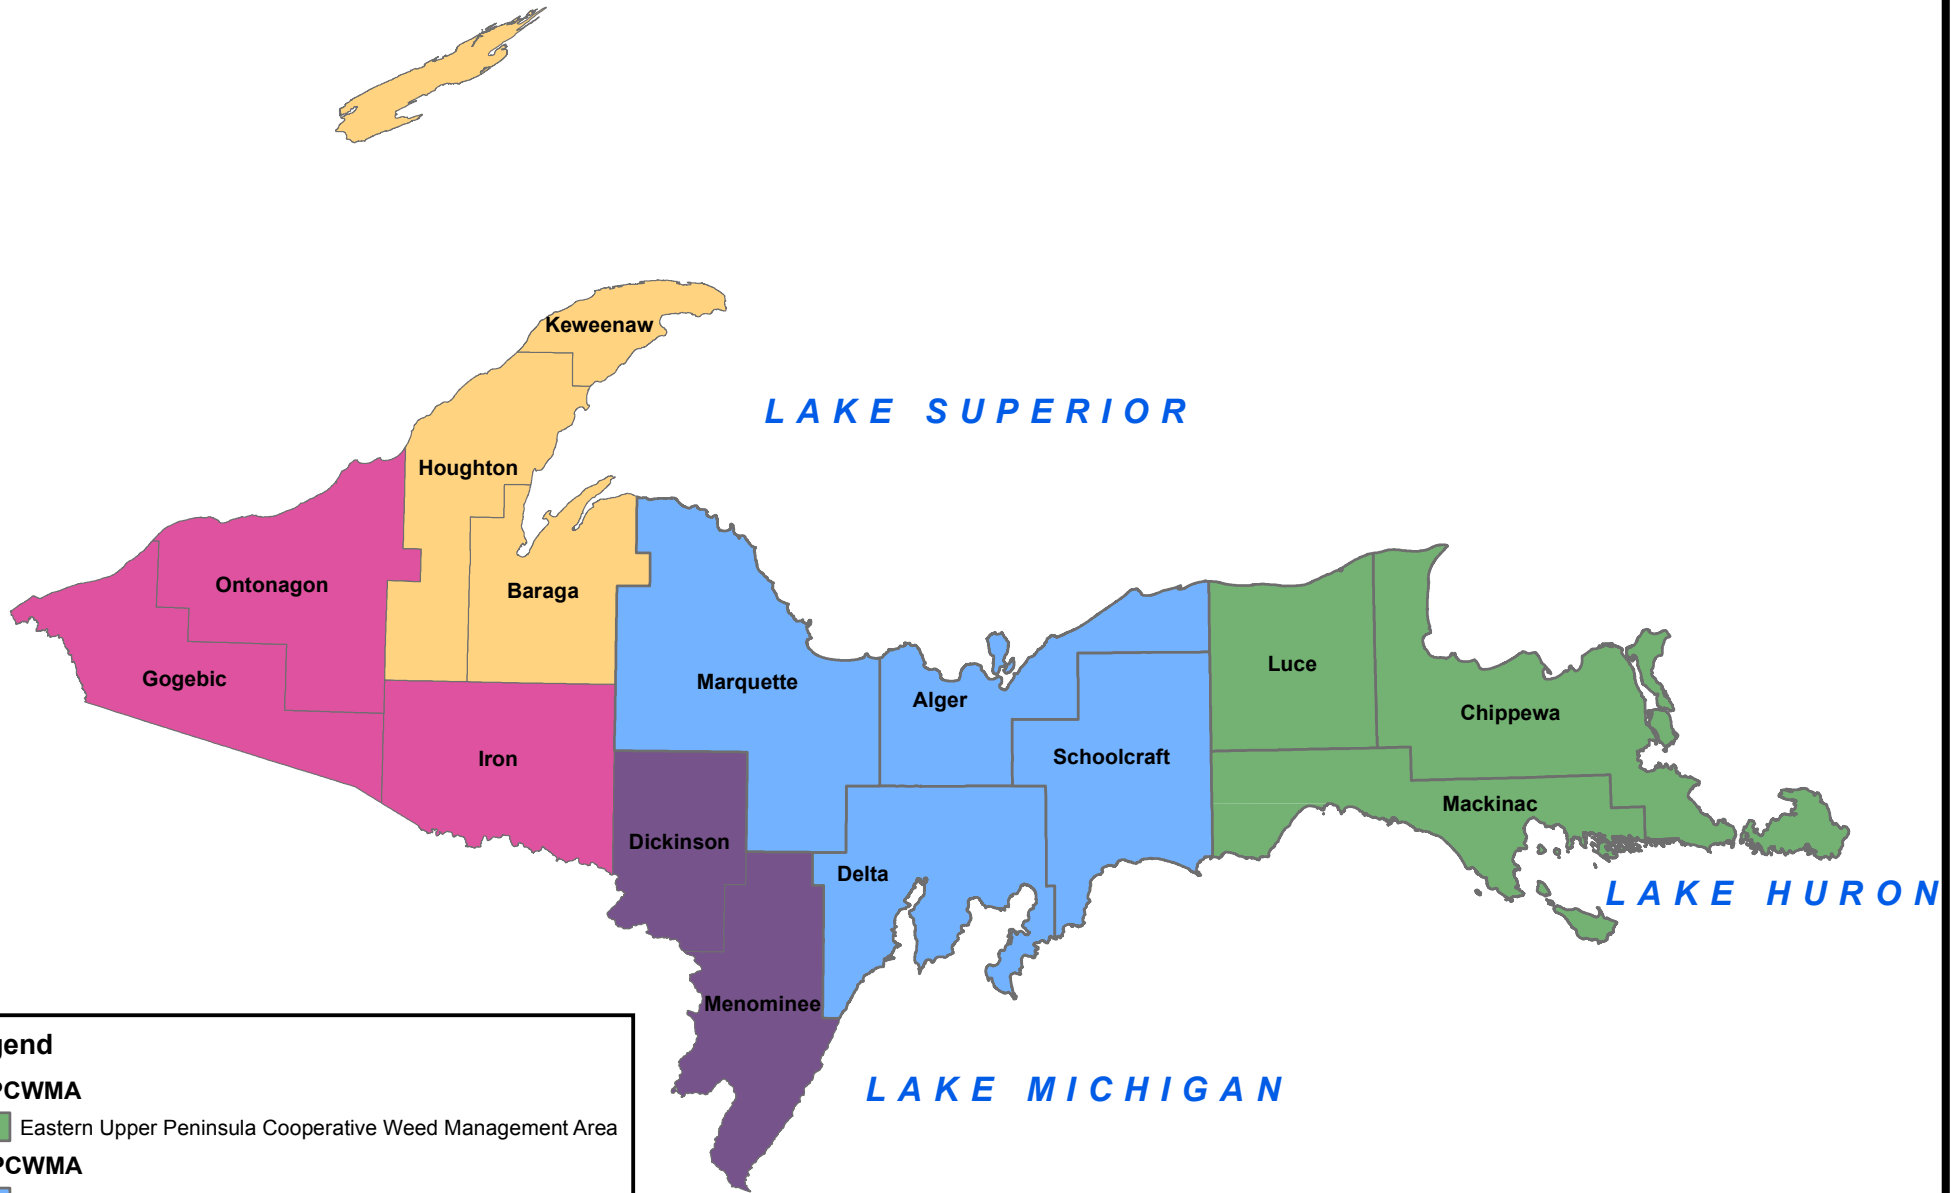

Cooperative Weed Management Areas of Michigan's Upper Peninsula

Legend

EUPCWMA

 Eastern Upper Peninsula Cooperative Weed Management Area

CUPCWMA

 Central Upper Peninsula Cooperative Weed Management Area

WRISC

 Wild Rivers Invasive Species Coalition

KISMA

 Keweenaw Invasive Species Management Area

WePIC

 Western Peninsula Invasives Coalition

1 in = 35 miles